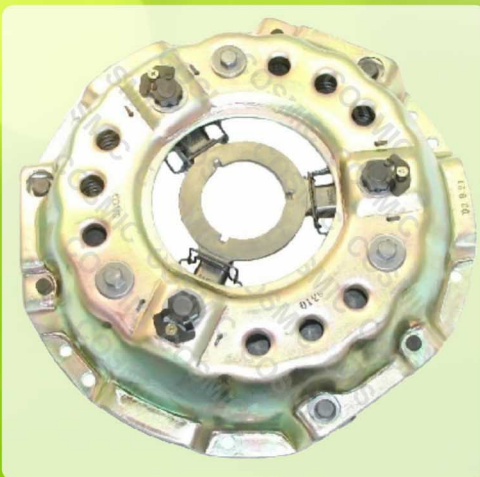

PRESSURE PLATE CATALOGUE

COPYRIGHT © BY COSMIC FORKLIFT PARTS. ALL RIGHTS RESERVED.

DIMENSIONS

- 1) T..... TYPE
- 2) OD..... PLATE OD (")
- 3) ID INNER PLATE ID(MM)

*Dimensions- T=TYPE, OD=Plate OD, ID=Inner Plate ID(mm)

*MOQ: 1/PC. will ask MOQ when it sold out.

*Pictures and dimensions are for reference only.

Part No.	CP-MP-1		
	T	3T	
	OD	11"	
	ID	58	
Brand			
KOMATSU			
TOYOTA			

Part No.	CP-MP-2		
	T	3T	
	OD	11"	
	ID		
Brand			
CATERPILAR . NISSAN			
TOYOTA			

Part No.	CP-MP-3		
	T	4T	
	OD	11"	
	ID		
Brand			
KOMATSU . TCM			
ISUZU. MITSUBISHI . NISSAN			

Part No.	CP-MP-4		
	T	4T	
	OD	11"	
	ID	54.5	
Brand			
TCM			

Part No.	CP-MP-5		
	T		
	OD	11"	
	ID		
Brand			
KOMATSU			
TCM			

Part No.	CP-MP-13		
	T		
	OD	9"	
	ID		
Brand			
TOYOTA			

Part No.	CP-MP-14		
	T		
	OD	9"	
	ID		
Brand			
TOYOTA			

Part No.	CP-MP-16		
	T	3T	
	OD	9"	
	ID		
Brand			
KOMATSU			

*Dimensions- T=TYPE, OD=Plate OD, ID=Inner Plate ID(mm)