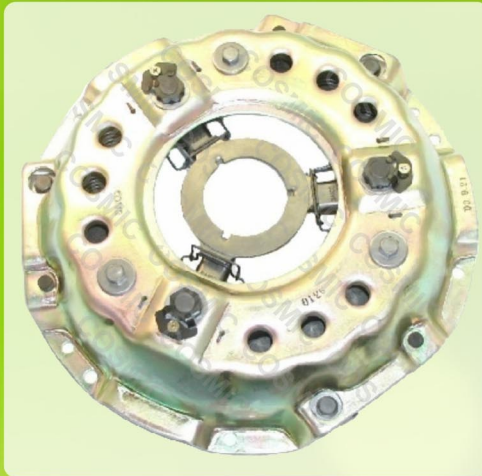

PRESSURE PLATE CATALOGUE

COPYRIGHT © BY COSMIC FORKLIFT PARTS. ALL RIGHTS RESERVED.

**MOQ: 1/PC *Will ask MOQ when it sold out. *Pictures are for reference only.*

Part No.	215459
Price	INQUIRE

CATERPILAR

Part No.	DM-501
Price	INQUIRE

DAIKIN

Part No.	9024667-50
Price	INQUIRE

HYSTER

Part No.	5-31220-023-0
Price	INQUIRE

ISUZU

Part No.	Z531220023
Price	INQUIRE

ISUZU

Part No.	Z-5-31220-023-0
Price	INQUIRE

ISUZU

Part No.	304-10-31120
Price	INQUIRE

KOMATSU

Part No.	304-10-31122
Price	INQUIRE

KOMATSU

Part No.	34B-10-11131
Price	INQUIRE

KOMATSU

Part No.	3EA-10-11220
Price	INQUIRE

KOMATSU

Part No.	3EA-10-14130
Price	INQUIRE

KOMATSU

Part No.	3EB-10-11510
Price	INQUIRE

KOMATSU

**MOQ: 1/PC *Will ask MOQ when it sold out. *Pictures are for reference only.*

Part No.	3EB-10-21610
Price	INQUIRE