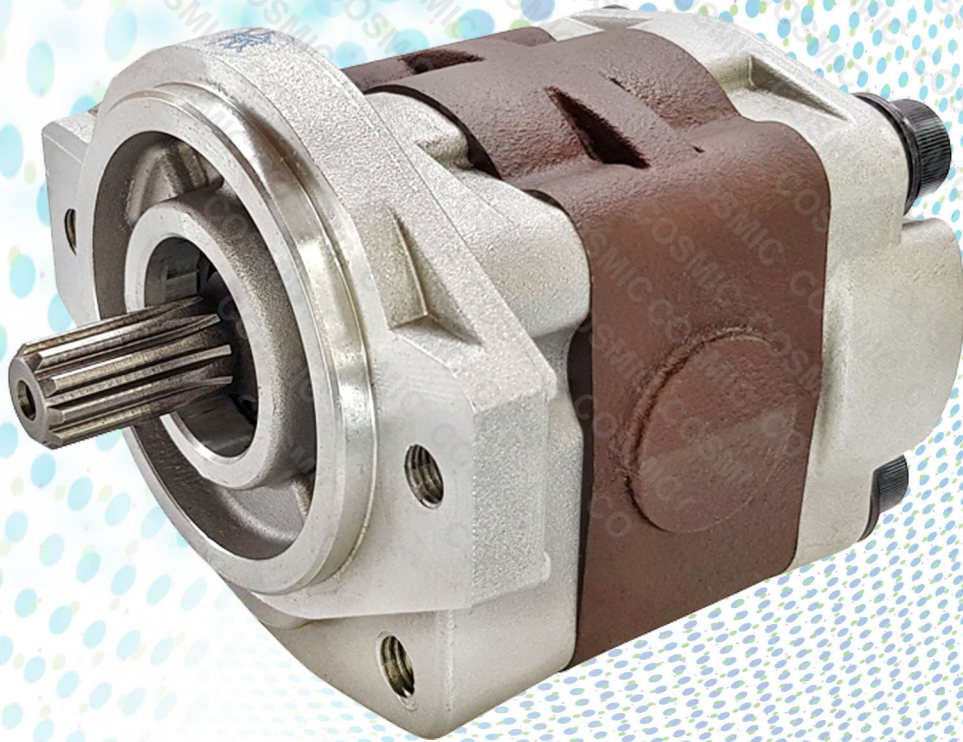

CPW
pumps

Cosmic

www.cosmic-parts.com

HYDRAULIC PUMP

CFG22~ SERIES

**Price depend on availability. *Pictures and dimensions are for reference only.*

Brand	DOOSAN	INQUIRE
		
Reference number		
D514289		

Brand	HYSTER.YALE	INQUIRE
		
DEVELOPING		
Reference number		
5800489-90, 800141922		
2056266, SY59325		

*Price depend on availability. *Pictures and dimensions are for reference only.

Brand	HELI.TCM.MITSUBISHI	INQUIRE
		
Reference number		
H24C7-10011, H24C7-10001		
91B71-00100, 91B71-00200		

Brand	HELI.TCM	INQUIRE
		
Reference number		
133A7-10201, 12E57-10101		
134A7-10301		